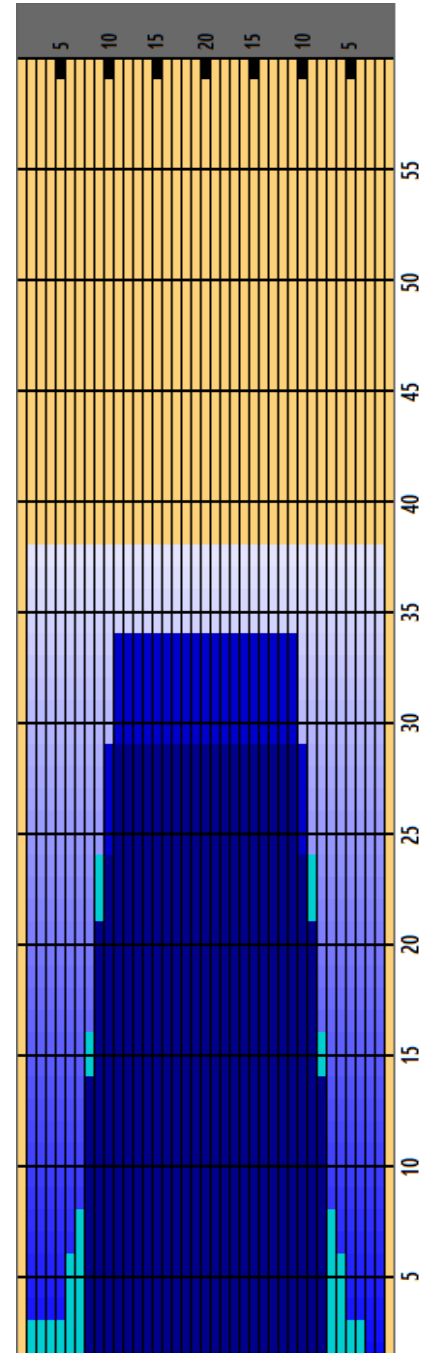

IKON 2023 JRG YOUTH OPEN #10 (ALL DIVISIONS)

Oil Pattern Distance **38** Reverse Brush Drop **38** Oil Per Board **50 ul**
 Forward Oil Total **17.35 mL** Reverse Oil Total **11 mL** Volume Oil Total **28.35 mL**

	START	STOP	LOADS	SPEED	CROSSED	START	END	FEET	T.OIL
1	2L	2R	2	14	74	0.00	1.90	1.90	3700
2	2L	4R	1	14	35	1.90	3.80	1.90	1750
3	6L	6R	1	18	29	3.80	6.30	2.50	1450
4	7L	7R	1	18	27	6.30	8.80	2.50	1350
5	8L	8R	3	18	75	8.80	16.40	7.60	3750
6	9L	9R	3	18	69	16.40	24.00	7.60	3450
7	11L	11R	2	18	38	24.00	29.10	5.10	1900
8	2L	2R	0	22	0	29.10	38.00	8.90	0

	START	STOP	LOADS	SPEED	CROSSED	START	END	FEET	T.OIL
1	2L	2R	0	30	0	38.00	34.00	-4.00	0
2	11L	11R	2	18	38	34.00	28.90	-5.10	1900
3	10L	10R	3	18	63	28.90	21.30	-7.60	3150
4	9L	9R	3	18	69	21.30	13.70	-7.60	3450
5	8L	8R	2	18	50	13.70	8.60	-5.10	2500
6	2L	2R	0	14	0	8.60	0.00	-8.60	0

Kegel Fire Oil

Item	3L-7L:18L-18R	8L-12L:18L-18R	13L-17L:18L-18R	18L-18R:17R-13R	18L-18R:12R-8R	18L-18R:7R-3R
Description	Outside:Middle	Middle:Middle	Inside:Middle	Middle: Inside	Middle:Middle	Middle:Outside
Track Zone Ratio	6.39	1.26	1	1	1.26	6.76