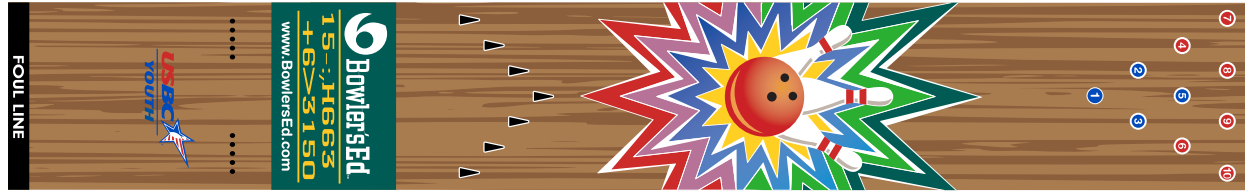

Pin Deck **$68.00**

20' Wood Grain **$189.00**