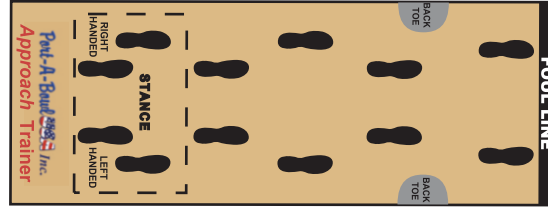

- 1 Set Weighted Pins (White)
- 3lb RED Rubberized Plastic Bowling Ball
- Deluxe Carpet Pin Deck (4ft)
- Pin Layout Template & Scorepad
- Nylon Carry Bag (for Pins and Ball)

\$169.00

#101

#112

#120

The

Deluxe Package

- 1 Set Weighted Pins (Color)
- 4lb Blue Rubberized Plastic Bowling Ball
- Deluxe Carpet Bowling Lane (20ft)
- Nylon Carry Bag* (for Pins and Ball) * See individual pricing for Optional Customization
- Pin Layout Template & Scorepad

\$299.00

CARPET LANES

Heavy Duty Carpets feature a stay flat rubberized backing (latex free). All edges are serged with heavy duty binding for years of service.

Approach Trainer **\$130.00**

Includes Instructional DVD