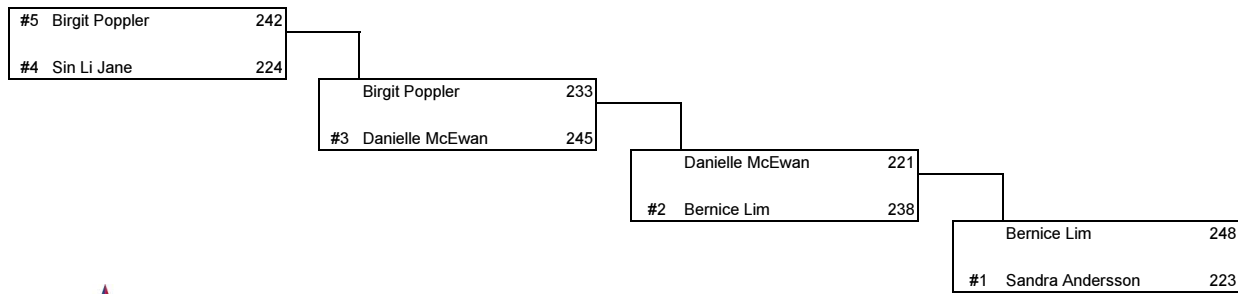

TV Finals

PWBA TOUR EVENT

2016 CHAMPION
BERNICE LIM