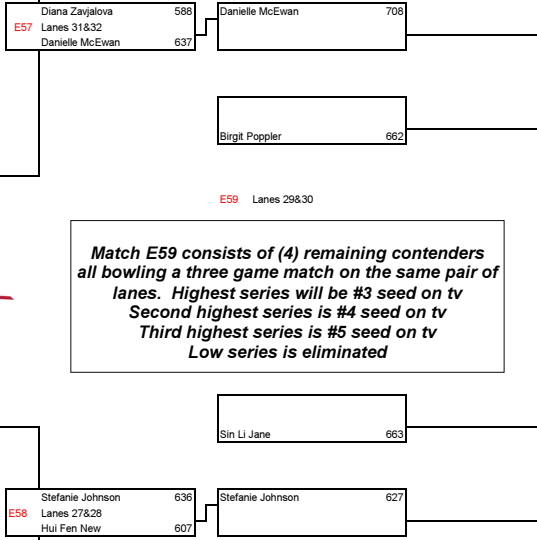

## Elimination Bracket

Match E59 consists of (4) remaining contenders all bowling a three game match on the same pair of lanes. Highest series will be #3 seed on tv. Second highest series is #4 seed on tv. Third highest series is #5 seed on tv. Low series is eliminated.